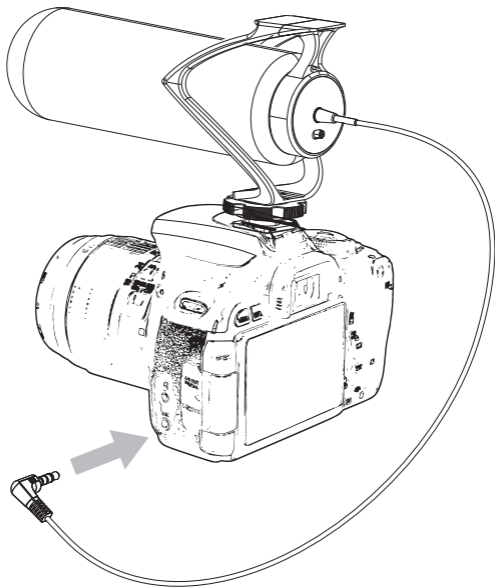

### Microphone

- ① Microphone Interference Tube
- ② Shock Mount
- ③ Locking Screw
- ④ Cold-shoe Bracket
- ⑤ 1/4 Screw Hole
- ⑥ Smartphone/Camera switch
- ⑦ 3.5mm Audio Output Line

### 1. Use with Camera

- 1.1 Attach the microphone cold shoe bracket to the camera, fasten the Locking Screw .

1.2 Connect the microphone's 3.5mm audio output line and Camera.

1.3 Set the smartphone/camera switch to the left camera mark.