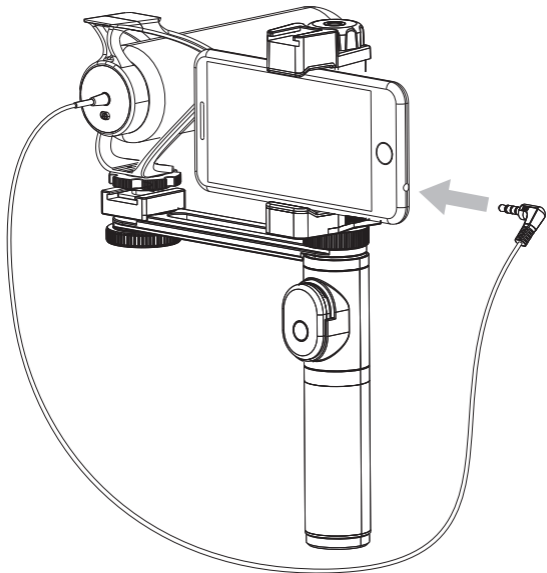

### Microphone

- ① Microphone Interference Tube
- ② Shock Mount
- ③ Locking Screw
- ④ Cold-shoe Bracket
- ⑤ 1/4 Screw Hole
- ⑥ Smartphone/Camera switch
- ⑦ 3.5mm Audio Output Line

### 1. Use with Camera

- 1.1 Attach the microphone cold shoe bracket to the camera, fasten the Locking Screw .

1.2 Connect the microphone's 3.5mm audio output line and Camera.

1.3 Set the smartphone/camera switch to the left camera mark.

## 2. Use with Smartphone

2.1 Mount microphone cold shoe bracket to accessories with cold shoe interface (recommended VF-H1 ), fasten the Locking Screw.

2.2 Connect the microphone's 3.5mm audio output line and smartphone.

2.3 Set the smartphone/camera switch to the right smartphone mark.

switch to the right smartphone mark