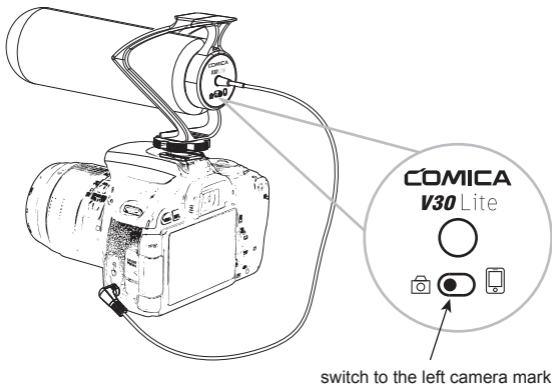

### 1. Use with Camera

- 1.1 Attach the microphone cold shoe bracket to the camera, fasten the Locking Screw .

1.2 Connect the microphone's 3.5mm audio output line and Camera.

1.3 Set the smartphone/camera switch to the left camera mark.