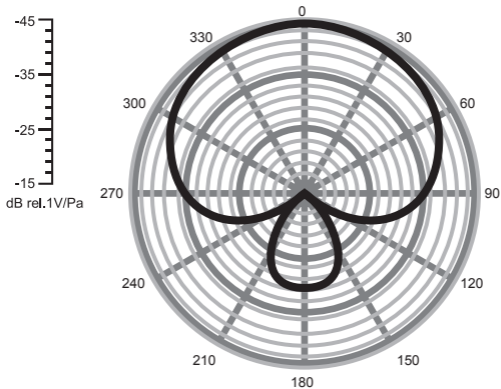

Tech Parameters

Polar Pattern	Super Cardioid
Frequency Range	40Hz~20KHz
Output Impedance	2.2kΩ
Max.SPL	>100dB
Sensitivity	-34dB$\pm$3dB
Signal to Noise Ratio	>68dB
Weight	52g
Dimension	160*50.8*86mm