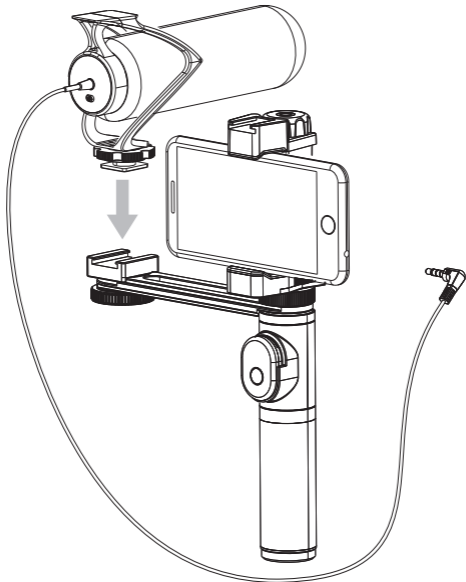

### Microphone

- ① Microphone Interference Tube
- ② Shock Mount
- ③ Locking Screw
- ④ Cold-shoe Bracket
- ⑤ 1/4 Screw Hole
- ⑥ Smartphone/Camera switch
- ⑦ 3.5mm Audio Output Line

### 1. Use with Camera

- 1.1 Attach the microphone cold shoe bracket to the camera, fasten the Locking Screw .

1.2 Connect the microphone's 3.5mm audio output line and Camera.

1.3 Set the smartphone/camera switch to the left camera mark.

## 2. Use with Smartphone

2.1 Mount microphone cold shoe bracket to accessories with cold shoe interface (recommended VF-H1 ), fasten the Locking Screw.

2.2 Connect the microphone's 3.5mm audio output line and smartphone.