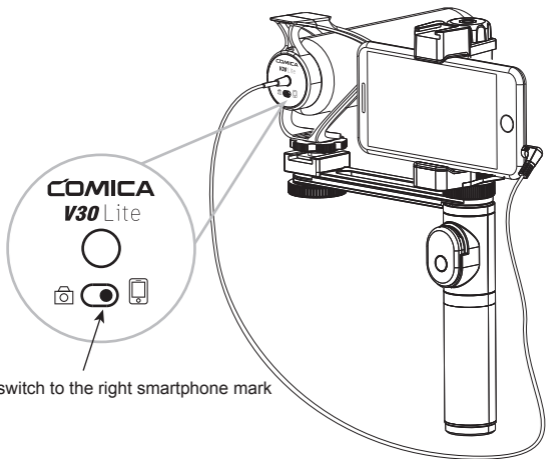

### 1. Use with Camera

- 1.1 Attach the microphone cold shoe bracket to the camera, fasten the Locking Screw .

1.2 Connect the microphone's 3.5mm audio output line and Camera.

1.3 Set the smartphone/camera switch to the left camera mark.

## 2. Use with Smartphone

2.1 Mount microphone cold shoe bracket to accessories with cold shoe interface (recommended VF-H1 ), fasten the Locking Screw.

2.2 Connect the microphone's 3.5mm audio output line and smartphone.

2.3 Set the smartphone/camera switch to the right smartphone mark.

switch to the right smartphone mark