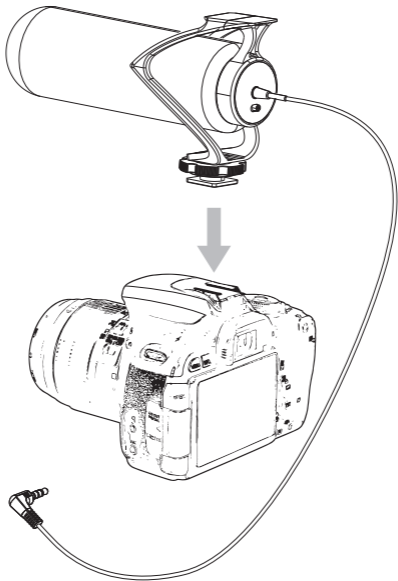

### Microphone

- ① Microphone Interference Tube
- ② Shock Mount
- ③ Locking Screw
- ④ Cold-shoe Bracket
- ⑤ 1/4 Screw Hole
- ⑥ Smartphone/Camera switch
- ⑦ 3.5mm Audio Output Line

### 1. Use with Camera

- 1.1 Attach the microphone cold shoe bracket to the camera, fasten the Locking Screw .

1.2 Connect the microphone's 3.5mm audio output line and Camera.

1.3 Set the smartphone/camera switch to the left camera mark.